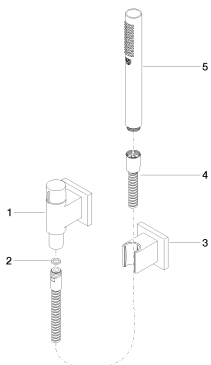

Bathtub - CL.1

Hand shower set with individual flanges with volume control - polished chrome

Article number: 27 809 980-00 0010

- Diverter with integrated volume control and integrated stops
- Standard spray mode
- Descaling system
- 3/8" Shower outlet
- Flange for wall elbow 2-3/8" x 2-3/8"
- Wall bracket with flange 2-3/8" x 2-3/8"
- Metal shower hose 49-1/4" with anti-twist device
- 1/2" wall elbow
- Water flow rate limited to max. 1.8 gpm
- Internal backflow preventer.

polished chrome

Accessory is required for this item.

Dimensional drawing

Bathtub - CL.1

Hand shower set with individual flanges with volume control - polished chrome

Article number: 27 809 980-00 0010

All dimensions in mm / inch = mm x 0,0394

Flow rate chart

Bathtub - CL.1

Hand shower set with individual flanges with volume control - polished chrome

Article number: 27 809 980-00 0010

Other surface finishes

platinum matte

27 809 980-06 0010

Dark Brass matte

Required article

35 080 970-90 0010

Rough-in adapter -

Spare parts list

Number	Item Number	Designation	Number of units
<hr/>			