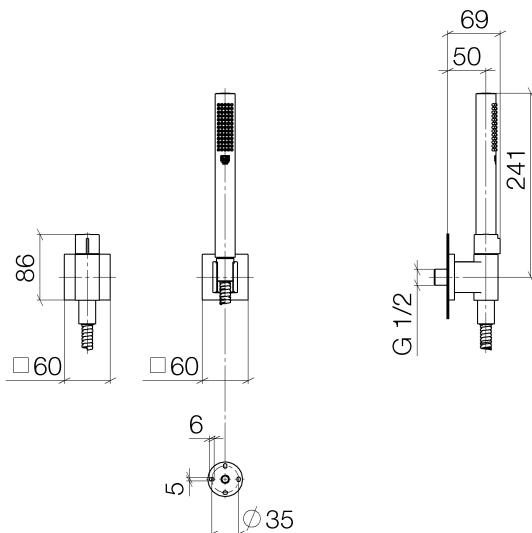

Bathtub - CL.1

Hand shower set with individual flanges with volume control - polished chrome

Article number: 27 809 980-00 0010

- Diverter with integrated volume control and integrated stops
- Standard spray mode
- Descaling system
- 3/8" Shower outlet
- Flange for wall elbow 2-3/8" x 2-3/8"
- Wall bracket with flange 2-3/8" x 2-3/8"
- Metal shower hose 49-1/4" with anti-twist device
- 1/2" wall elbow
- Water flow rate limited to max. 1.8 gpm
- Internal backflow preventer.

polished chrome

Accessory is required for this item.

Dimensional drawing

Bathtub - CL.1

Hand shower set with individual flanges with volume control - polished chrome

Article number: 27 809 980-00 0010

All dimensions in mm / inch = mm x 0,0394

Flow rate chart

Bathtub - CL.1

Hand shower set with individual flanges with volume control - polished chrome

Article number: 27 809 980-00 0010

Other surface finishes

platinum matte

27 809 980-06 0010

Dark Brass matte

Required article

35 080 970-90 0010

Rough-in adapter -

Spare parts list

Number	Item Number	Designation	Number of units
<hr/>			