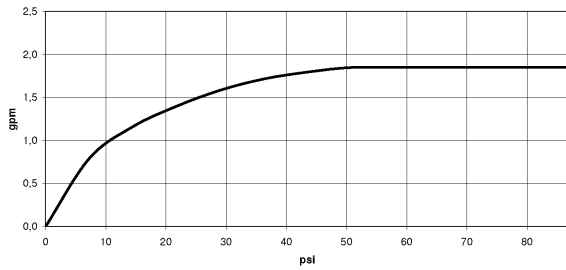

Bathtub - CL.1

Hand shower set with individual flanges with volume control - polished chrome

Article number: 27 809 980-00 0010

- Diverter with integrated volume control and integrated stops
- Standard spray mode
- Descaling system
- 3/8" Shower outlet
- Flange for wall elbow 2-3/8" x 2-3/8"
- Wall bracket with flange 2-3/8" x 2-3/8"
- Metal shower hose 49-1/4" with anti-twist device
- 1/2" wall elbow
- Water flow rate limited to max. 1.8 gpm
- Internal backflow preventer.

polished chrome

Accessory is required for this item.

Dimensional drawing

Bathtub - CL.1

Hand shower set with individual flanges with volume control - polished chrome

Article number: 27 809 980-00 0010

All dimensions in mm / inch = mm x 0,0394

Flow rate chart

Bathtub - CL.1

Hand shower set with individual flanges with volume control - polished chrome

Article number: 27 809 980-00 0010

Other surface finishes

platinum matte

27 809 980-06 0010

Dark Brass matte